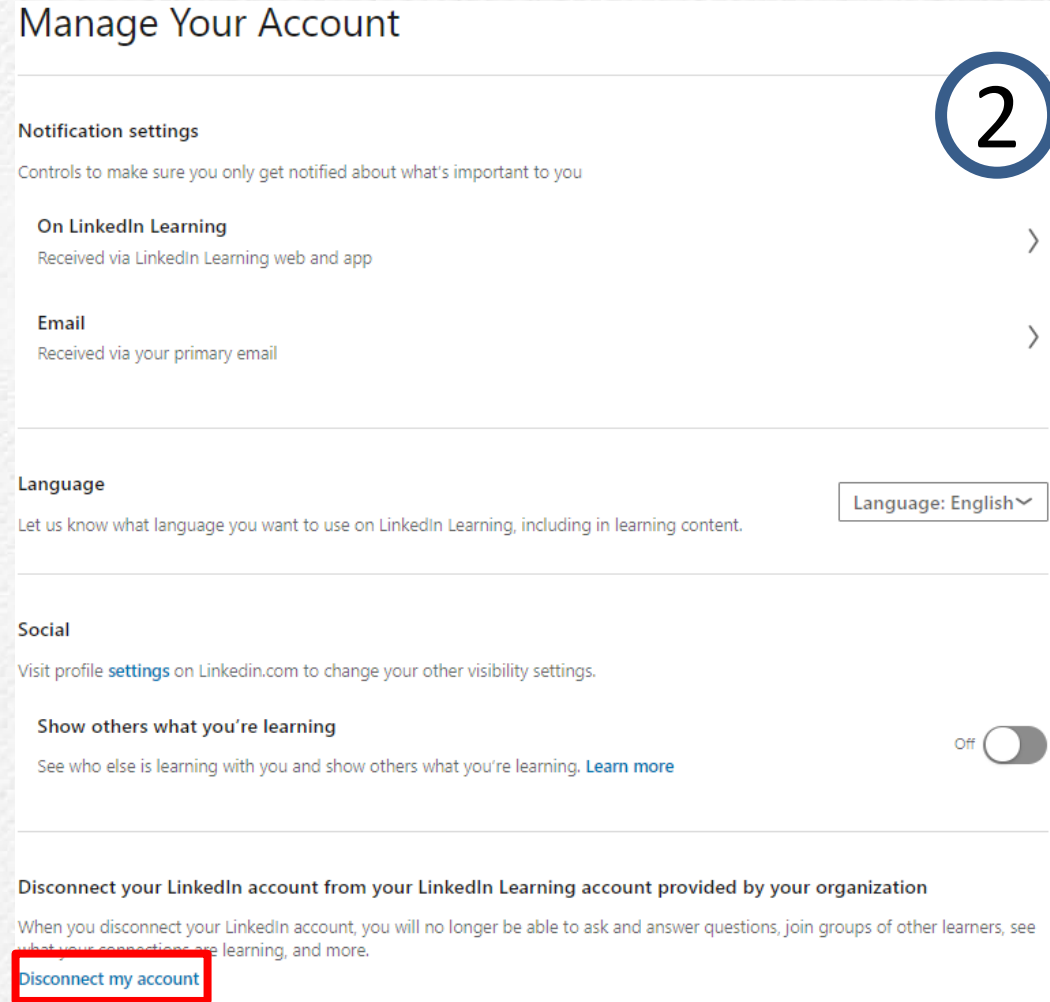

1 In MO Learning, go to the Me dropdown and click on Settings

2 Click on Disconnect my account and follow the prompts to disconnect your LinkedIn profile.