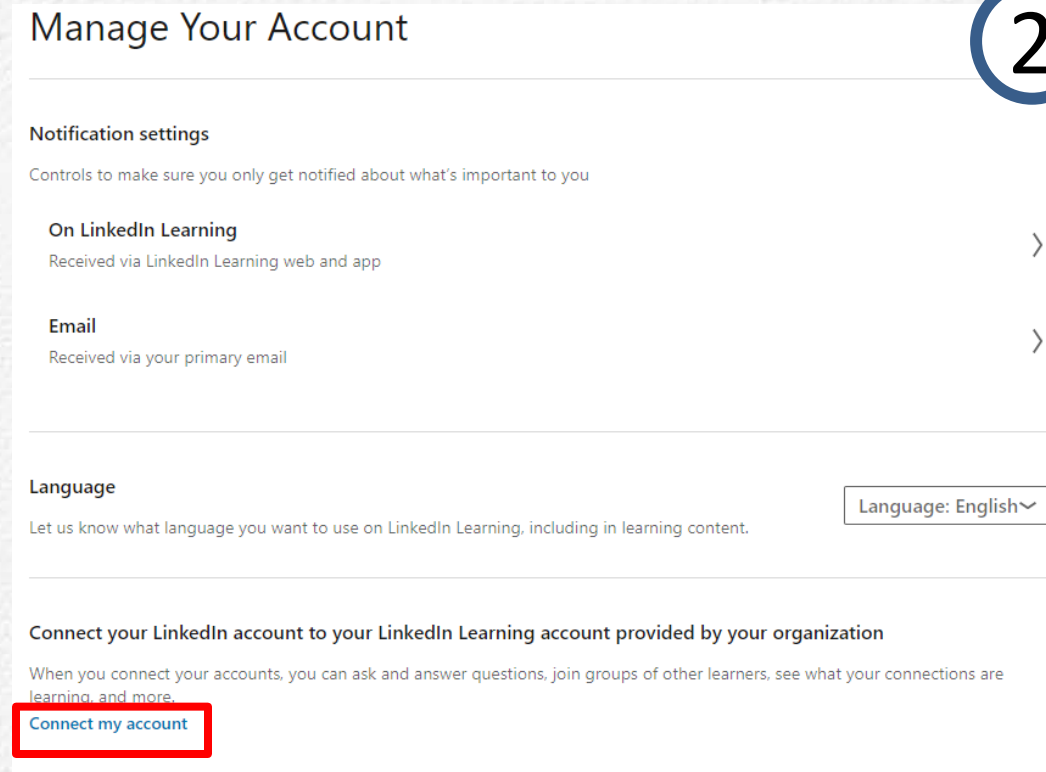

MO Learning

Connecting or Disconnecting
LinkedIn Profile

MO LEARNING

Powered by LinkedIn Learning®

How to connect a LinkedIn profile to MO Learning

1 In MO Learning, go to the Me dropdown and click on Settings